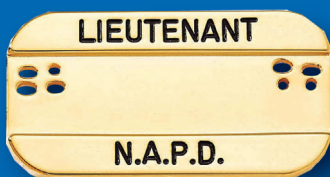

2 1/4" x 1/2" shown in brushed silver

All the J-Series name bars are available in gold or silver color in either a polished or brushed finish, one or two lines of engraving with black, blue, red, green, or brown regular enamel lettering. The bars are available with clutch back or one piece safety catch attachments. No minimum quantities on orders. Orders with less than 50 pieces ship in 5 days or less.

J6

Shown in polished gold can be affixed to any of our name bars which have clutch back attachments.

J7

Shown in polished silver can be affixed to any of our name bars which have clutch back attachments.

J8

Shown in polished gold takes J1 or J5 name bar with clutch back attachment. J9 also available and takes J2 or J3 name bar with clutch attachment.

# ADDaSEAL

Plain add \$2.90  
Rim/Bkg add \$4.40  
Full color add \$6.70

Personalize your Name Bar with a seal! All 5 name bars include the option to ADDaSEAL. All seals are applied to the left side of the name bar - as you look at it - unless otherwise specified. Below is a listing of available seals.